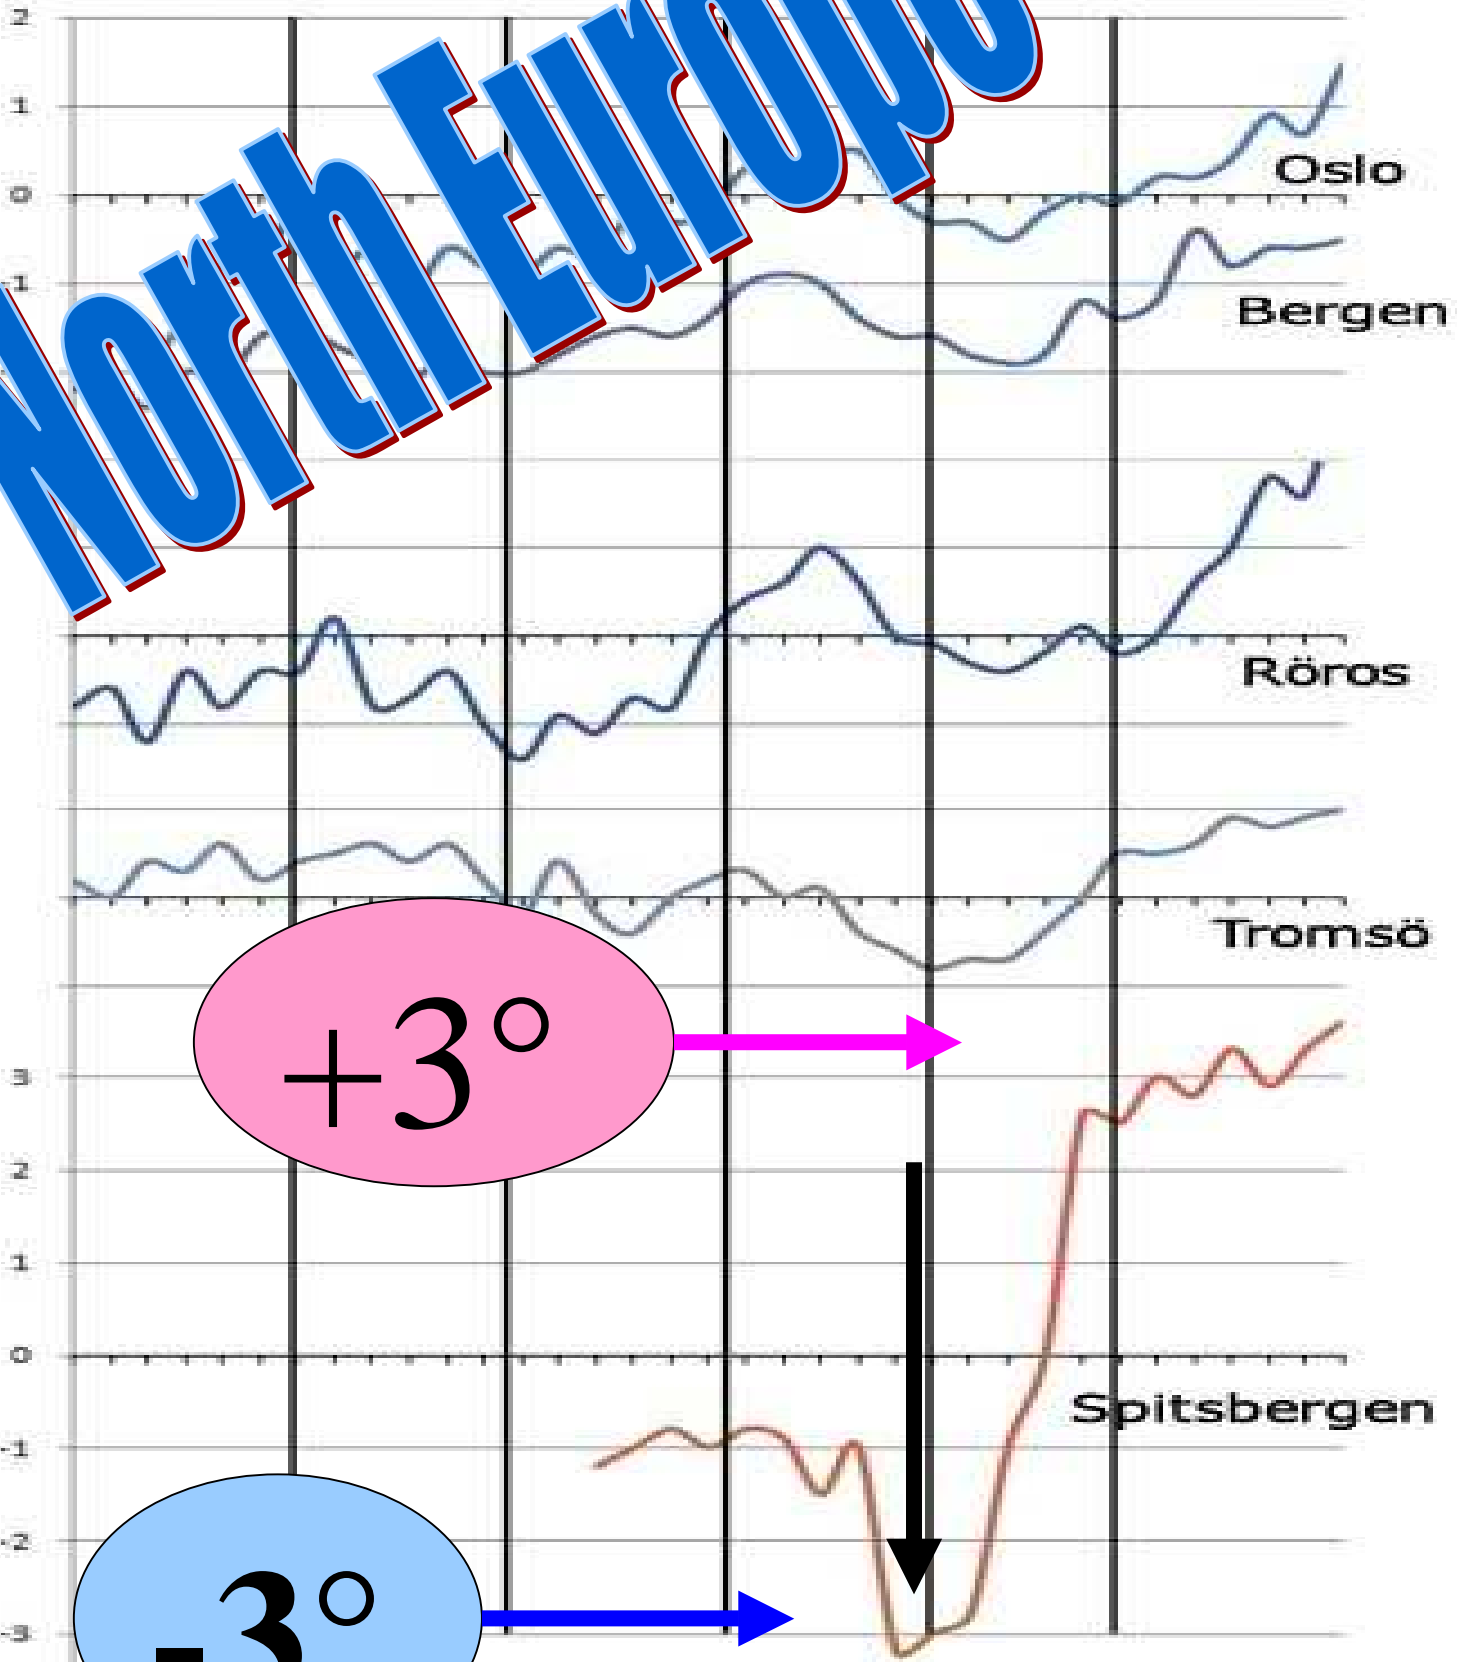

1871-1938, Changes in the ten-yearly winter mean temperatures

in Norway and Spitsbergen

North Europe

1871-1880 1881-1890 1891-1900 1901-1910 1911-1920 1921-1930 1931-1940

... of b/w gra
Q. Jour. Royal Met. Soc, V
With reference to: H.W.
Here: by approximation

1911/20

9;
1.
B.